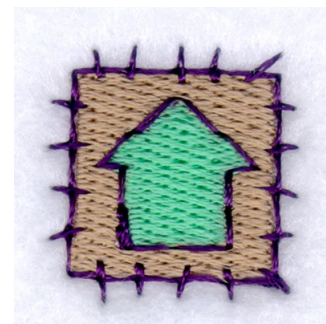

**Name:** Home Patch Machine Embroidery Design

**SKU:** SB01-CD070109TQ

**Brand:** Starbird Inc

**Unique Colors:** 13 (3 color Stops)

## Unique Colors

	<b>Color Name (Color Code)</b>	<b>Manufacturer - Type</b>
	Super White (1001) [No Color Selected]	madeira - rayon
	Dusty Lilac (1263) [No Color Selected]	madeira - rayon
	Crocus (286)	Exquisite - Polyester 1000m

# Complete Color Sequence

#		Color Name (Color Code)	Manufacturer - Type
1		Super White (1001) [No Color Selected]	madeira - rayon
2		Super White (1001) [No Color Selected]	madeira - rayon
3		Crocus (286)	Exquisite - Polyester 1000m