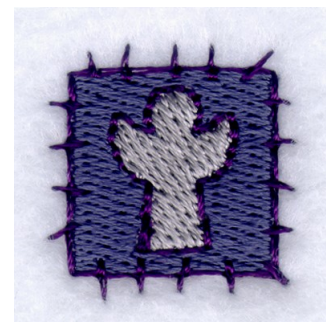

**Name:** Angel Patch Machine Embroidery Design

**SKU:** SB01-CD070109TO

**Brand:** Starbird Inc

**Unique Colors:** 13 (3 color Stops)

## Unique Colors

	Color Name (Color Code)	Manufacturer - Type
	Super White (1001) [No Color Selected]	madeira - rayon
	Dusty Lilac (1263) [No Color Selected]	madeira - rayon
	Crocus (286)	Exquisite - Polyester 1000m

# Complete Color Sequence

#		Color Name (Color Code)	Manufacturer - Type
1		Super White (1001) [No Color Selected]	madeira - rayon
2		Super White (1001) [No Color Selected]	madeira - rayon
3		Crocus (286)	Exquisite - Polyester 1000m