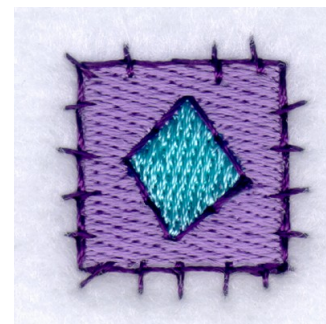

Name: Diamond Patch Machine Embroidery Design

SKU: SB01-CD070109TM

Brand: Starbird Inc

Unique Colors: 13 (3 color Stops)

Unique Colors

	Color Name (Color Code)	Manufacturer - Type
	Super White (1001) [No Color Selected]	madeira - rayon
	Dusty Lilac (1263) [No Color Selected]	madeira - rayon
	Crocus (286)	Exquisite - Polyester 1000m

Complete Color Sequence

#		Color Name (Color Code)	Manufacturer - Type
1		Super White (1001) [No Color Selected]	madeira - rayon
2		Super White (1001) [No Color Selected]	madeira - rayon
3		Crocus (286)	Exquisite - Polyester 1000m