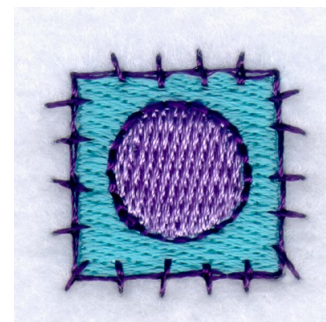

Name: Circle Patch Machine Embroidery Design

SKU: SB01-CD070109TL

Brand: Starbird Inc

Unique Colors: 13 (3 color Stops)

Unique Colors

	Color Name (Color Code)	Manufacturer - Type
	Super White (1001) [No Color Selected]	madeira - rayon
	Dusty Lilac (1263) [No Color Selected]	madeira - rayon
	Crocus (286)	Exquisite - Polyester 1000m

Complete Color Sequence

#		Color Name (Color Code)	Manufacturer - Type
1		Super White (1001) [No Color Selected]	madeira - rayon
2		Super White (1001) [No Color Selected]	madeira - rayon
3		Crocus (286)	Exquisite - Polyester 1000m