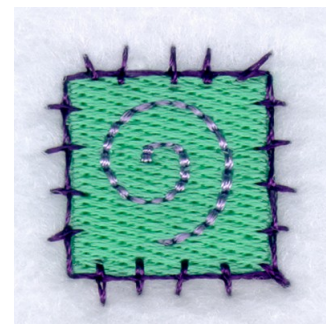

Name: Swirl Patch Machine Embroidery Design

SKU: SB01-CD070109TI

Brand: Starbird Inc

Unique Colors: 13 (3 color Stops)

Unique Colors

	Color Name (Color Code)	Manufacturer - Type
	Super White (1001) [No Color Selected]	madeira - rayon
	Dusty Lilac (1263) [No Color Selected]	madeira - rayon
	Crocus (286)	Exquisite - Polyester 1000m

Complete Color Sequence

#		Color Name (Color Code)	Manufacturer - Type
1		Super White (1001) [No Color Selected]	madeira - rayon
2		Super White (1001) [No Color Selected]	madeira - rayon
3		Crocus (286)	Exquisite - Polyester 1000m