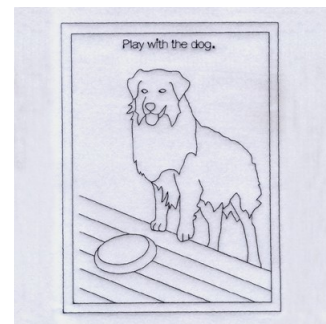

Name: Play with the Dog Machine Embroidery Design

SKU: SB01-CD070109FH

Brand: Starbird Inc

Unique Colors: 13 (1 color Stops)

Unique Colors

	Color Name (Color Code)	Manufacturer - Type
	Super White (1001) [No Color Selected]	madeira - rayon
	Dusty Lilac (1263) [No Color Selected]	madeira - rayon
	Crocus (286)	Exquisite - Polyester 1000m