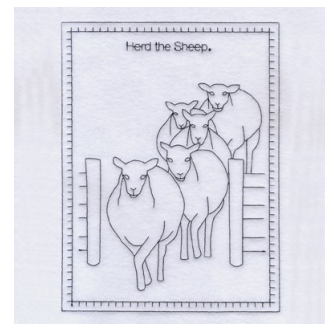

Name: Herd the Sheep Machine Embroidery Design

SKU: SB01-CD070109FA

Brand: Starbird Inc

Unique Colors: 13 (1 color Stops)

Unique Colors

	Color Name (Color Code)	Manufacturer - Type
	Super White (1001) [No Color Selected]	madeira - rayon
	Dusty Lilac (1263) [No Color Selected]	madeira - rayon
	Crocus (286)	Exquisite - Polyester 1000m