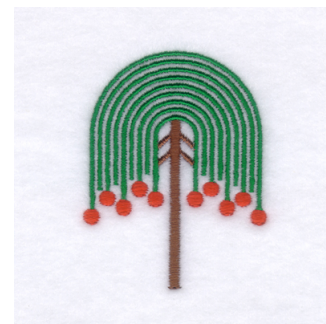

**Name:** Cherry Tree One Machine Embroidery Design

**SKU:** SB01-CD070108FI

**Brand:** Starbird Inc

**Unique Colors:** 13 (3 color Stops)

## Unique Colors

|  | Color Name (Color Code)                | Manufacturer - Type         |
|--|--|-----------------------------|
|  | Super White (1001) [No Color Selected] | madeira - rayon             |
|  | Dusty Lilac (1263) [No Color Selected] | madeira - rayon             |
|  | Crocus (286)                           | Exquisite - Polyester 1000m |

# Complete Color Sequence

| # |   | Color Name (Color Code)                | Manufacturer - Type            |
|---|---|--|--------------------------------|
| 1 |  | Super White (1001) [No Color Selected] | madeira - rayon                |
| 2 |  | Super White (1001) [No Color Selected] | madeira - rayon                |
| 3 |  | Crocus (286)                           | Exquisite - Polyester<br>1000m |