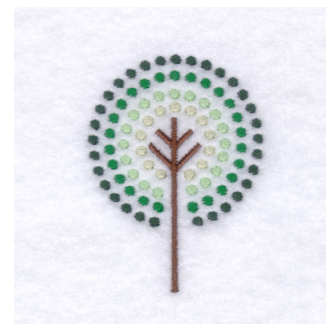

Name: Dot Tree Machine Embroidery Design

SKU: SB01-CD070108FG

Brand: Starbird Inc

Unique Colors: 13 (5 color Stops)

Unique Colors

	Color Name (Color Code)	Manufacturer - Type
	Super White (1001) [No Color Selected]	madeira - rayon
	Dusty Lilac (1263) [No Color Selected]	madeira - rayon
	Crocus (286)	Exquisite - Polyester 1000m

Complete Color Sequence

#		Color Name (Color Code)	Manufacturer - Type
1		Super White (1001) [No Color Selected]	madeira - rayon
2		Super White (1001) [No Color Selected]	madeira - rayon
3		Crocus (286)	Exquisite - Polyester 1000m