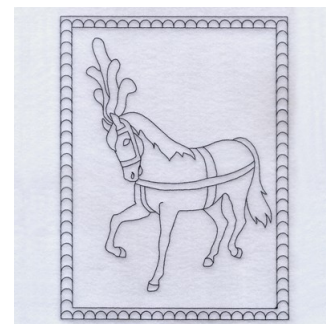

Name: Circus Horse Machine Embroidery Design

SKU: SB01-CD062909FF

Brand: Starbird Inc

Unique Colors: 13 (1 color Stops)

Unique Colors

	Color Name (Color Code)	Manufacturer - Type
	Super White (1001) [No Color Selected]	madeira - rayon
	Dusty Lilac (1263) [No Color Selected]	madeira - rayon
	Crocus (286)	Exquisite - Polyester 1000m

Complete Color Sequence

#		Color Name (Color Code)	Manufacturer - Type
1		Super White (1001) [No Color Selected]	madeira - rayon
2		Super White (1001) [No Color Selected]	madeira - rayon
3		Crocus (286)	Exquisite - Polyester 1000m