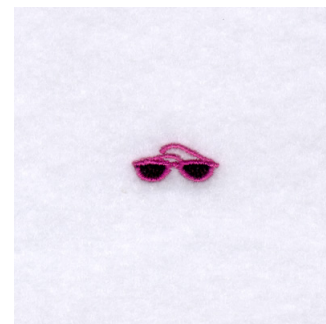

Name: Summer Beach Sunglasses Machine Embroidery Design

SKU: SB01-CD062906FB

Brand: Starbird Inc

Unique Colors: 13 (2 color Stops)

Unique Colors

	Color Name (Color Code)	Manufacturer - Type
	Super White (1001) [No Color Selected]	madeira - rayon
	Dusty Lilac (1263) [No Color Selected]	madeira - rayon
	Crocus (286)	Exquisite - Polyester 1000m

Complete Color Sequence

#		Color Name (Color Code)	Manufacturer - Type
1		Super White (1001) [No Color Selected]	madeira - rayon
2		Super White (1001) [No Color Selected]	madeira - rayon
3		Crocus (286)	Exquisite - Polyester 1000m