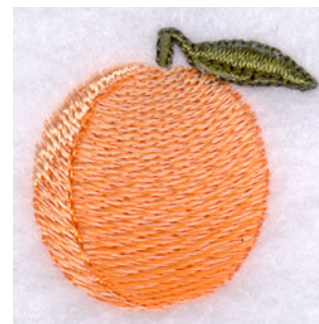

**Name:** Peach Machine Embroidery Design

**SKU:** SB01-CD062905FI

**Brand:** Starbird Inc

**Unique Colors:** 13 (6 color Stops)

## Unique Colors

	<b>Color Name (Color Code)</b>	<b>Manufacturer - Type</b>
	Super White (1001) [No Color Selected]	madeira - rayon
	Dusty Lilac (1263) [No Color Selected]	madeira - rayon
	Crocus (286)	Exquisite - Polyester 1000m

# Complete Color Sequence

#		Color Name (Color Code)	Manufacturer - Type
1		Super White (1001) [No Color Selected]	madeira - rayon
2		Super White (1001) [No Color Selected]	madeira - rayon
3		Crocus (286)	Exquisite - Polyester 1000m