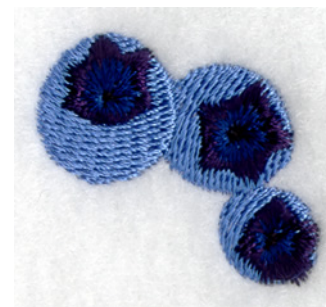

Name: Blueberries Machine Embroidery Design

SKU: SB01-CD062905FE

Brand: Starbird Inc

Unique Colors: 13 (4 color Stops)

Unique Colors

	Color Name (Color Code)	Manufacturer - Type
	Super White (1001) [No Color Selected]	madeira - rayon
	Dusty Lilac (1263) [No Color Selected]	madeira - rayon
	Crocus (286)	Exquisite - Polyester 1000m

Complete Color Sequence

#		Color Name (Color Code)	Manufacturer - Type
1		Super White (1001) [No Color Selected]	madeira - rayon
2		Super White (1001) [No Color Selected]	madeira - rayon
3		Crocus (286)	Exquisite - Polyester 1000m