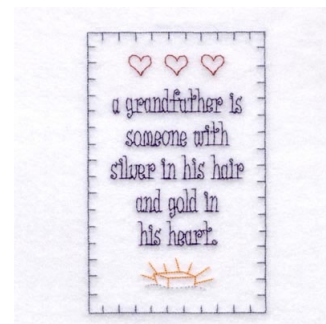

**Name:** Silver Hair & Gold in Heart Machine Embroidery Design

**SKU:** SB01-CD062807TH

**Brand:** Starbird Inc

**Unique Colors:** 13 (5 color Stops)

## Unique Colors

	Color Name (Color Code)	Manufacturer - Type
	Super White (1001) [No Color Selected]	madeira - rayon
	Dusty Lilac (1263) [No Color Selected]	madeira - rayon
	Crocus (286)	Exquisite - Polyester 1000m

# Complete Color Sequence

#		Color Name (Color Code)	Manufacturer - Type
1		Super White (1001) [No Color Selected]	madeira - rayon
2		Super White (1001) [No Color Selected]	madeira - rayon
3		Crocus (286)	Exquisite - Polyester 1000m