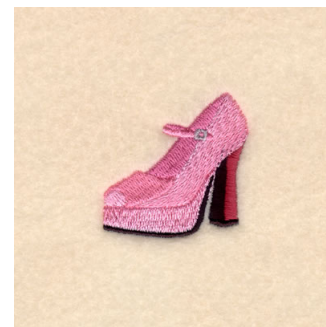

Name: Platform Shoe Machine Embroidery Design

SKU: SB01-CD062807KJ

Brand: Starbird Inc

Unique Colors: 13 (11 color Stops)

Unique Colors

	Color Name (Color Code)	Manufacturer - Type
	Super White (1001) [No Color Selected]	madeira - rayon
	Dusty Lilac (1263) [No Color Selected]	madeira - rayon
	Crocus (286)	Exquisite - Polyester 1000m

Complete Color Sequence

#		Color Name (Color Code)	Manufacturer - Type
1		Super White (1001) [No Color Selected]	madeira - rayon
2		Super White (1001) [No Color Selected]	madeira - rayon
3		Crocus (286)	Exquisite - Polyester 1000m