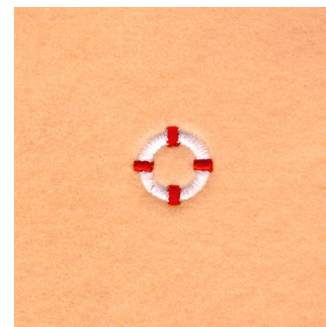

Name: Summer Beach Lifesaver Machine
Embroidery Design

SKU: SB01-CD062806FS

Brand: Starbird Inc

Unique Colors: 13 (2 color Stops)

Unique Colors

	Color Name (Color Code)	Manufacturer - Type
	Super White (1001) [No Color Selected]	madeira - rayon
	Dusty Lilac (1263) [No Color Selected]	madeira - rayon
	Crocus (286)	Exquisite - Polyester 1000m

Complete Color Sequence

#		Color Name (Color Code)	Manufacturer - Type
1		Super White (1001) [No Color Selected]	madeira - rayon
2		Super White (1001) [No Color Selected]	madeira - rayon
3		Crocus (286)	Exquisite - Polyester 1000m