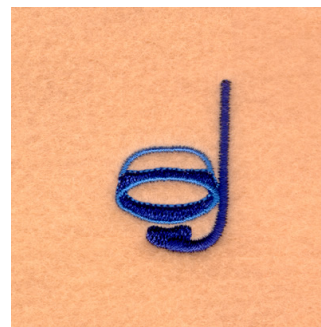

Name: Summer Beach Snorkel Machine
Embroidery Design

SKU: SB01-CD062806FK

Brand: Starbird Inc

Unique Colors: 13 (3 color Stops)

Unique Colors

	Color Name (Color Code)	Manufacturer - Type
	Super White (1001) [No Color Selected]	madeira - rayon
	Dusty Lilac (1263) [No Color Selected]	madeira - rayon
	Crocus (286)	Exquisite - Polyester 1000m

Complete Color Sequence

#		Color Name (Color Code)	Manufacturer - Type
1		Super White (1001) [No Color Selected]	madeira - rayon
2		Super White (1001) [No Color Selected]	madeira - rayon
3		Crocus (286)	Exquisite - Polyester 1000m