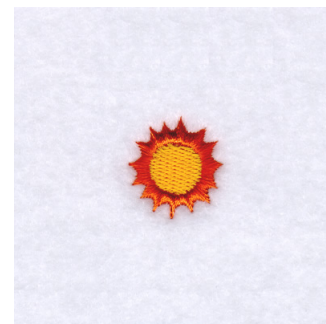

**Name:** Summer Beach Sun Machine Embroidery Design

**SKU:** SB01-CD062806FH

**Brand:** Starbird Inc

**Unique Colors:** 13 (2 color Stops)

## Unique Colors

	<b>Color Name (Color Code)</b>	<b>Manufacturer - Type</b>
	Super White (1001) [No Color Selected]	madeira - rayon
	Dusty Lilac (1263) [No Color Selected]	madeira - rayon
	Crocus (286)	Exquisite - Polyester 1000m