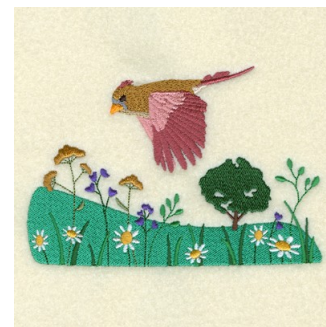

Name: Soaring Female Cardinal Machine
Embroidery Design

SKU: SB01-CD062411TJ

Brand: Starbird Inc

Unique Colors: 13 (22 color Stops)

Unique Colors

	Color Name (Color Code)	Manufacturer - Type
	Super White (1001) [No Color Selected]	madeira - rayon
	Dusty Lilac (1263) [No Color Selected]	madeira - rayon
	Crocus (286)	Exquisite - Polyester 1000m

Complete Color Sequence

#		Color Name (Color Code)	Manufacturer - Type
1		Super White (1001) [No Color Selected]	madeira - rayon
2		Super White (1001) [No Color Selected]	madeira - rayon
3		Crocus (286)	Exquisite - Polyester 1000m