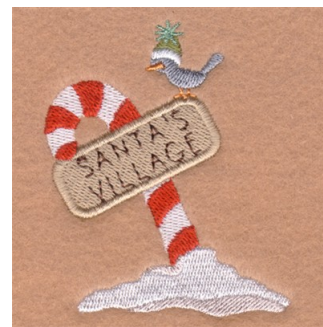

Name: Santas Village Sign Machine Embroidery Design

SKU: SB01-CD062409TA

Brand: Starbird Inc

Unique Colors: 13 (14 color Stops)

Unique Colors

	Color Name (Color Code)	Manufacturer - Type
	Super White (1001) [No Color Selected]	madeira - rayon
	Dusty Lilac (1263) [No Color Selected]	madeira - rayon
	Crocus (286)	Exquisite - Polyester 1000m

Complete Color Sequence

#		Color Name (Color Code)	Manufacturer - Type
1		Super White (1001) [No Color Selected]	madeira - rayon
2		Super White (1001) [No Color Selected]	madeira - rayon
3		Crocus (286)	Exquisite - Polyester 1000m