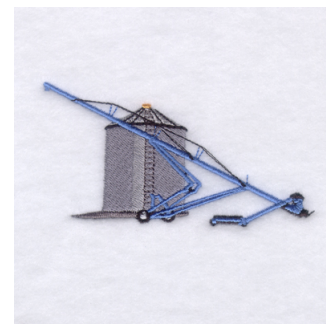

Name: Grain Auger Machine Embroidery Design

SKU: SB01-CD062408KB

Brand: Starbird Inc

Unique Colors: 13 (11 color Stops)

Unique Colors

	Color Name (Color Code)	Manufacturer - Type
	Super White (1001) [No Color Selected]	madeira - rayon
	Dusty Lilac (1263) [No Color Selected]	madeira - rayon
	Crocus (286)	Exquisite - Polyester 1000m

Complete Color Sequence

#		Color Name (Color Code)	Manufacturer - Type
1		Super White (1001) [No Color Selected]	madeira - rayon
2		Super White (1001) [No Color Selected]	madeira - rayon
3		Crocus (286)	Exquisite - Polyester 1000m