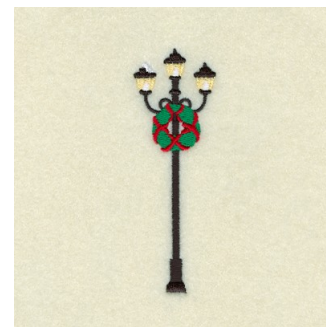

**Name:** ChristmasStreet Light Machine  
Embroidery Design

**SKU:** SB01-CD062311TE

**Brand:** Starbird Inc

**Unique Colors:** 13 (7 color Stops)

## Unique Colors

	<b>Color Name (Color Code)</b>	<b>Manufacturer - Type</b>
	Super White (1001) [No Color Selected]	madeira - rayon
	Dusty Lilac (1263) [No Color Selected]	madeira - rayon
	Crocus (286)	Exquisite - Polyester 1000m

# Complete Color Sequence

#		Color Name (Color Code)	Manufacturer - Type
1		Super White (1001) [No Color Selected]	madeira - rayon
2		Super White (1001) [No Color Selected]	madeira - rayon
3		Crocus (286)	Exquisite - Polyester 1000m