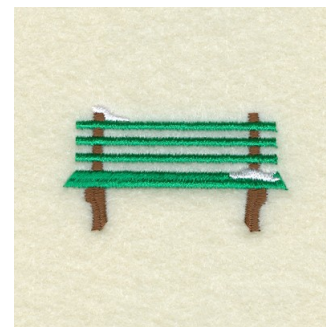

Name: Christmas Village Bench Machine
Embroidery Design

SKU: SB01-CD062311TA

Brand: Starbird Inc

Unique Colors: 13 (3 color Stops)

Unique Colors

	Color Name (Color Code)	Manufacturer - Type
	Super White (1001) [No Color Selected]	madeira - rayon
	Dusty Lilac (1263) [No Color Selected]	madeira - rayon
	Crocus (286)	Exquisite - Polyester 1000m

Complete Color Sequence

#		Color Name (Color Code)	Manufacturer - Type
1		Super White (1001) [No Color Selected]	madeira - rayon
2		Super White (1001) [No Color Selected]	madeira - rayon
3		Crocus (286)	Exquisite - Polyester 1000m