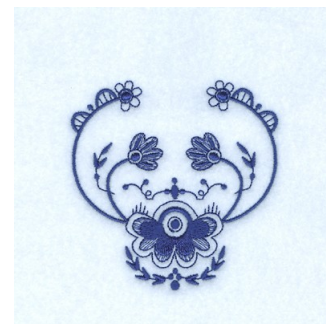

Name: Floral Wesley Motif Machine Embroidery Design

SKU: SB01-CD062310TL

Brand: Starbird Inc

Unique Colors: 13 (1 color Stops)

Unique Colors

	Color Name (Color Code)	Manufacturer - Type
	Super White (1001) [No Color Selected]	madeira - rayon
	Dusty Lilac (1263) [No Color Selected]	madeira - rayon
	Crocus (286)	Exquisite - Polyester 1000m

Complete Color Sequence

#		Color Name (Color Code)	Manufacturer - Type
1		Super White (1001) [No Color Selected]	madeira - rayon
2		Super White (1001) [No Color Selected]	madeira - rayon
3		Crocus (286)	Exquisite - Polyester 1000m