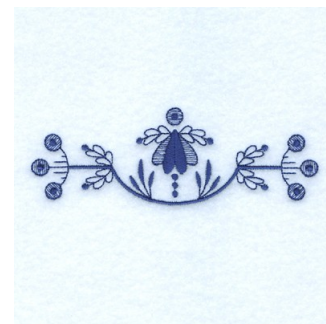

**Name:** Floral Tenley Border Machine Embroidery Design

**SKU:** SB01-CD062310TH

**Brand:** Starbird Inc

**Unique Colors:** 13 (1 color Stops)

## Unique Colors

	<b>Color Name (Color Code)</b>	<b>Manufacturer - Type</b>
	Super White (1001) [No Color Selected]	madeira - rayon
	Dusty Lilac (1263) [No Color Selected]	madeira - rayon
	Crocus (286)	Exquisite - Polyester 1000m

# Complete Color Sequence

#		Color Name (Color Code)	Manufacturer - Type
1		Super White (1001) [No Color Selected]	madeira - rayon
2		Super White (1001) [No Color Selected]	madeira - rayon
3		Crocus (286)	Exquisite - Polyester 1000m