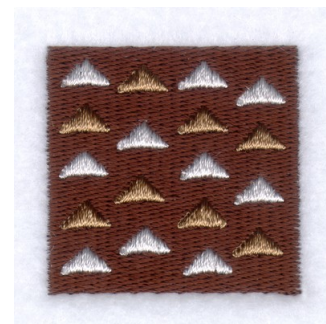

**Name:** Tiki Triangles Machine Embroidery Design

**SKU:** SB01-CD062209FB

**Brand:** Starbird Inc

**Unique Colors:** 13 (3 color Stops)

## Unique Colors

	<b>Color Name (Color Code)</b>	<b>Manufacturer - Type</b>
	Super White (1001) [No Color Selected]	madeira - rayon
	Dusty Lilac (1263) [No Color Selected]	madeira - rayon
	Crocus (286)	Exquisite - Polyester 1000m

# Complete Color Sequence

#		Color Name (Color Code)	Manufacturer - Type
1		Super White (1001) [No Color Selected]	madeira - rayon
2		Super White (1001) [No Color Selected]	madeira - rayon
3		Crocus (286)	Exquisite - Polyester 1000m