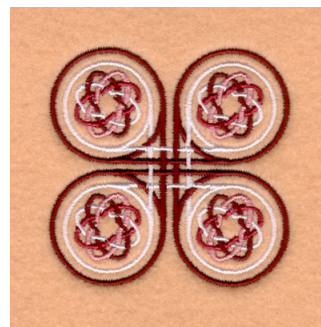

Name: Celtic Art #15 Machine Embroidery Design

SKU: SB01-CD062107KO

Brand: Starbird Inc

Unique Colors: 13 (10 color Stops)

Unique Colors

	Color Name (Color Code)	Manufacturer - Type
	Super White (1001) [No Color Selected]	madeira - rayon
	Dusty Lilac (1263) [No Color Selected]	madeira - rayon
	Crocus (286)	Exquisite - Polyester 1000m

Complete Color Sequence

#		Color Name (Color Code)	Manufacturer - Type
1		Super White (1001) [No Color Selected]	madeira - rayon
2		Super White (1001) [No Color Selected]	madeira - rayon
3		Crocus (286)	Exquisite - Polyester 1000m