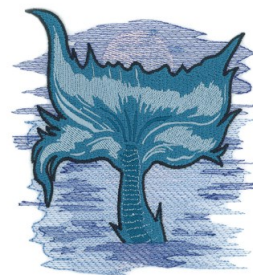

Name: Mermaid Tail Machine Embroidery Design

SKU: SB01-CD062012TJ

Brand: Starbird Inc

Unique Colors: 13 (11 color Stops)

Unique Colors

	Color Name (Color Code)	Manufacturer - Type
	Super White (1001) [No Color Selected]	madeira - rayon
	Dusty Lilac (1263) [No Color Selected]	madeira - rayon
	Crocus (286)	Exquisite - Polyester 1000m

Complete Color Sequence

#		Color Name (Color Code)	Manufacturer - Type
1		Super White (1001) [No Color Selected]	madeira - rayon
2		Super White (1001) [No Color Selected]	madeira - rayon
3		Crocus (286)	Exquisite - Polyester 1000m