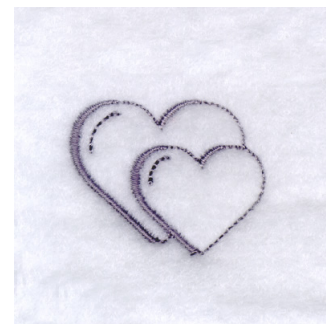

Name: Wedding Hearts Machine Embroidery Design

SKU: SB01-CD062006TD

Brand: Starbird Inc

Unique Colors: 13 (1 color Stops)

Unique Colors

	Color Name (Color Code)	Manufacturer - Type
	Super White (1001) [No Color Selected]	madeira - rayon
	Dusty Lilac (1263) [No Color Selected]	madeira - rayon
	Crocus (286)	Exquisite - Polyester 1000m

Complete Color Sequence

#		Color Name (Color Code)	Manufacturer - Type
1		Super White (1001) [No Color Selected]	madeira - rayon
2		Super White (1001) [No Color Selected]	madeira - rayon
3		Crocus (286)	Exquisite - Polyester 1000m