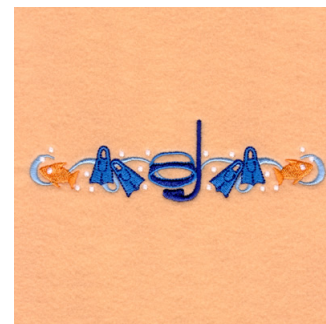

Name: Summer Beach Snorkel Long Machine Embroidery Design

SKU: SB01-CD062006FJ

Brand: Starbird Inc

Unique Colors: 13 (7 color Stops)

Unique Colors

	Color Name (Color Code)	Manufacturer - Type
	Super White (1001) [No Color Selected]	madeira - rayon
	Dusty Lilac (1263) [No Color Selected]	madeira - rayon
	Crocus (286)	Exquisite - Polyester 1000m

Complete Color Sequence

#		Color Name (Color Code)	Manufacturer - Type
1		Super White (1001) [No Color Selected]	madeira - rayon
2		Super White (1001) [No Color Selected]	madeira - rayon
3		Crocus (286)	Exquisite - Polyester 1000m