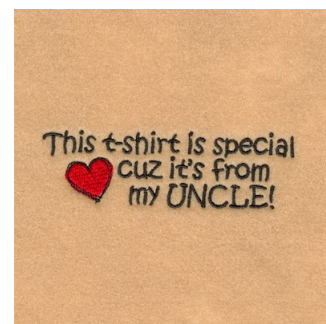

Name: Its From My Uncle Machine Embroidery Design

SKU: SB01-CD061810TD

Brand: Starbird Inc

Unique Colors: 13 (3 color Stops)

Unique Colors

	Color Name (Color Code)	Manufacturer - Type
	Super White (1001) [No Color Selected]	madeira - rayon
	Dusty Lilac (1263) [No Color Selected]	madeira - rayon
	Crocus (286)	Exquisite - Polyester 1000m

Complete Color Sequence

#		Color Name (Color Code)	Manufacturer - Type
1		Super White (1001) [No Color Selected]	madeira - rayon
2		Super White (1001) [No Color Selected]	madeira - rayon
3		Crocus (286)	Exquisite - Polyester 1000m