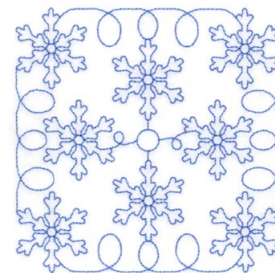

Name: Square RW Snowflake Machine
Embroidery Design

SKU: SB01-CD061713FO

Brand: Starbird Inc

Unique Colors: 13 (1 color Stops)

Unique Colors

| | Color Name (Color Code) | Manufacturer - Type |
|--|--|-----------------------------|
| | Super White (1001) [No Color Selected] | madeira - rayon |
| | Dusty Lilac (1263) [No Color Selected] | madeira - rayon |
| | Crocus (286) | Exquisite - Polyester 1000m |

Complete Color Sequence

| # | | Color Name (Color Code) | Manufacturer - Type |
|---|---|--|--------------------------------|
| 1 |  | Super White (1001) [No Color Selected] | madeira - rayon |
| 2 |  | Super White (1001) [No Color Selected] | madeira - rayon |
| 3 |  | Crocus (286) | Exquisite - Polyester 1000m |