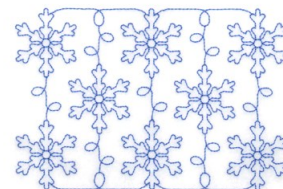

**Name:** RW Snowflake Pattern Machine  
Embroidery Design

**SKU:** SB01-CD061713FN

**Brand:** Starbird Inc

**Unique Colors:** 13 (1 color Stops)

## Unique Colors

	<b>Color Name (Color Code)</b>	<b>Manufacturer - Type</b>
	Super White (1001) [No Color Selected]	madeira - rayon
	Dusty Lilac (1263) [No Color Selected]	madeira - rayon
	Crocus (286)	Exquisite - Polyester 1000m

# Complete Color Sequence

#		Color Name (Color Code)	Manufacturer - Type
1		Super White (1001) [No Color Selected]	madeira - rayon
2		Super White (1001) [No Color Selected]	madeira - rayon
3		Crocus (286)	Exquisite - Polyester 1000m