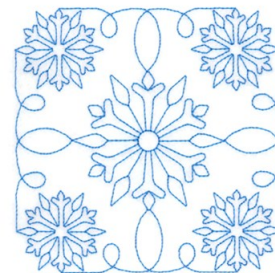

**Name:** Snowflake Square RW Machine  
Embroidery Design

**SKU:** SB01-CD061713FI

**Brand:** Starbird Inc

**Unique Colors:** 13 (1 color Stops)

## Unique Colors

	Color Name (Color Code)	Manufacturer - Type
	Super White (1001) [No Color Selected]	madeira - rayon
	Dusty Lilac (1263) [No Color Selected]	madeira - rayon
	Crocus (286)	Exquisite - Polyester 1000m