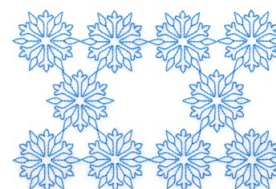

**Name:** RW Snowflakes Machine Embroidery Design

**SKU:** SB01-CD061713FH

**Brand:** Starbird Inc

**Unique Colors:** 13 (1 color Stops)

## Unique Colors

	<b>Color Name (Color Code)</b>	<b>Manufacturer - Type</b>
	Super White (1001) [No Color Selected]	madeira - rayon
	Dusty Lilac (1263) [No Color Selected]	madeira - rayon
	Crocus (286)	Exquisite - Polyester 1000m

# Complete Color Sequence

#		Color Name (Color Code)	Manufacturer - Type
1		Super White (1001) [No Color Selected]	madeira - rayon
2		Super White (1001) [No Color Selected]	madeira - rayon
3		Crocus (286)	Exquisite - Polyester 1000m