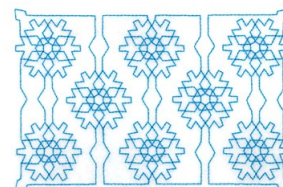

Name: RW Snowflake Rectangle Machine
Embroidery Design

SKU: SB01-CD061713FE

Brand: Starbird Inc

Unique Colors: 13 (1 color Stops)

Unique Colors

	Color Name (Color Code)	Manufacturer - Type
	Super White (1001) [No Color Selected]	madeira - rayon
	Dusty Lilac (1263) [No Color Selected]	madeira - rayon
	Crocus (286)	Exquisite - Polyester 1000m

Complete Color Sequence

#		Color Name (Color Code)	Manufacturer - Type
1		Super White (1001) [No Color Selected]	madeira - rayon
2		Super White (1001) [No Color Selected]	madeira - rayon
3		Crocus (286)	Exquisite - Polyester 1000m