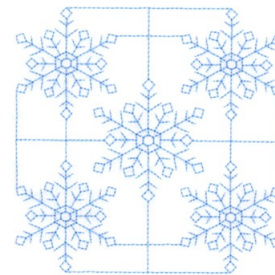

Name: RW Snowflake Square Machine
Embroidery Design

SKU: SB01-CD061713FC

Brand: Starbird Inc

Unique Colors: 13 (1 color Stops)

Unique Colors

	Color Name (Color Code)	Manufacturer - Type
	Super White (1001) [No Color Selected]	madeira - rayon
	Dusty Lilac (1263) [No Color Selected]	madeira - rayon
	Crocus (286)	Exquisite - Polyester 1000m

Complete Color Sequence

#		Color Name (Color Code)	Manufacturer - Type
1		Super White (1001) [No Color Selected]	madeira - rayon
2		Super White (1001) [No Color Selected]	madeira - rayon
3		Crocus (286)	Exquisite - Polyester 1000m