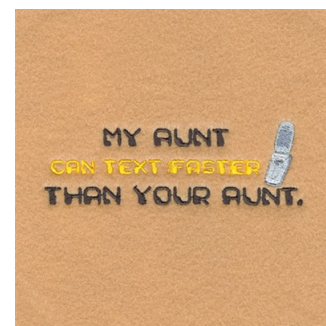

Name: My Aunt Texts Faster Machine
Embroidery Design

SKU: SB01-CD061710TG

Brand: Starbird Inc

Unique Colors: 13 (8 color Stops)

Unique Colors

	Color Name (Color Code)	Manufacturer - Type
	Super White (1001) [No Color Selected]	madeira - rayon
	Dusty Lilac (1263) [No Color Selected]	madeira - rayon
	Crocus (286)	Exquisite - Polyester 1000m