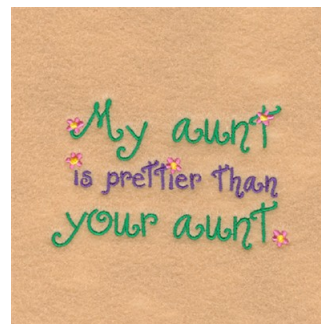

Name: My Aunt is Prettier Machine Embroidery Design

SKU: SB01-CD061710TE

Brand: Starbird Inc

Unique Colors: 13 (4 color Stops)

Unique Colors

	Color Name (Color Code)	Manufacturer - Type
	Super White (1001) [No Color Selected]	madeira - rayon
	Dusty Lilac (1263) [No Color Selected]	madeira - rayon
	Crocus (286)	Exquisite - Polyester 1000m