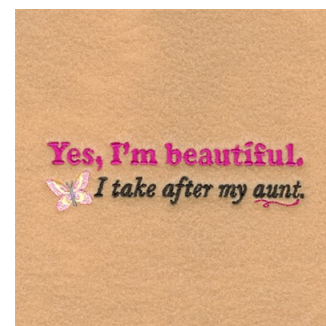

Name: I Take After My Aunt Machine Embroidery Design

SKU: SB01-CD061710TB

Brand: Starbird Inc

Unique Colors: 13 (8 color Stops)

Unique Colors

	Color Name (Color Code)	Manufacturer - Type
	Super White (1001) [No Color Selected]	madeira - rayon
	Dusty Lilac (1263) [No Color Selected]	madeira - rayon
	Crocus (286)	Exquisite - Polyester 1000m