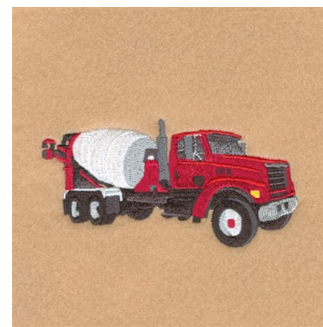

Name: Cement Mixer Machine Embroidery Design

SKU: SB01-CD061710KJ

Brand: Starbird Inc

Unique Colors: 13 (15 color Stops)

Unique Colors

	Color Name (Color Code)	Manufacturer - Type
	Super White (1001) [No Color Selected]	madeira - rayon
	Dusty Lilac (1263) [No Color Selected]	madeira - rayon
	Crocus (286)	Exquisite - Polyester 1000m

Complete Color Sequence

#		Color Name (Color Code)	Manufacturer - Type
1		Super White (1001) [No Color Selected]	madeira - rayon
2		Super White (1001) [No Color Selected]	madeira - rayon
3		Crocus (286)	Exquisite - Polyester 1000m