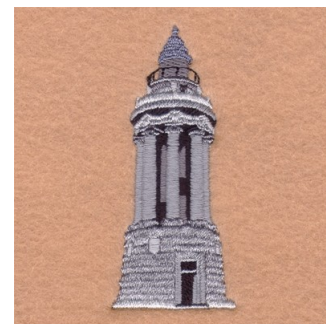

Name: Crown Point Lighthouse Machine
Embroidery Design

SKU: SB01-CD061709TM

Brand: Starbird Inc

Unique Colors: 13 (11 color Stops)

Unique Colors

	Color Name (Color Code)	Manufacturer - Type
	Super White (1001) [No Color Selected]	madeira - rayon
	Dusty Lilac (1263) [No Color Selected]	madeira - rayon
	Crocus (286)	Exquisite - Polyester 1000m

Complete Color Sequence

#		Color Name (Color Code)	Manufacturer - Type
1		Super White (1001) [No Color Selected]	madeira - rayon
2		Super White (1001) [No Color Selected]	madeira - rayon
3		Crocus (286)	Exquisite - Polyester 1000m