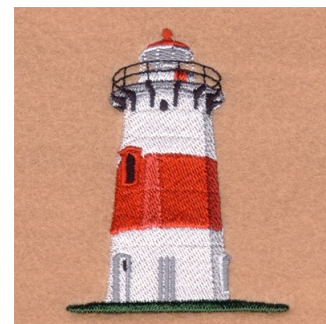

Name: Strat Point Lighthouse Machine Embroidery Design

SKU: SB01-CD061709TK

Brand: Starbird Inc

Unique Colors: 13 (16 color Stops)

Unique Colors

	Color Name (Color Code)	Manufacturer - Type
	Super White (1001) [No Color Selected]	madeira - rayon
	Dusty Lilac (1263) [No Color Selected]	madeira - rayon
	Crocus (286)	Exquisite - Polyester 1000m

Complete Color Sequence

#		Color Name (Color Code)	Manufacturer - Type
1		Super White (1001) [No Color Selected]	madeira - rayon
2		Super White (1001) [No Color Selected]	madeira - rayon
3		Crocus (286)	Exquisite - Polyester 1000m