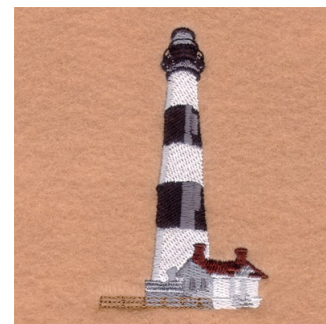

**Name:** Bodie Island Lighthouse Machine  
Embroidery Design

**SKU:** SB01-CD061709TI

**Brand:** Starbird Inc

**Unique Colors:** 13 (12 color Stops)

## Unique Colors

	<b>Color Name (Color Code)</b>	<b>Manufacturer - Type</b>
	Super White (1001) [No Color Selected]	madeira - rayon
	Dusty Lilac (1263) [No Color Selected]	madeira - rayon
	Crocus (286)	Exquisite - Polyester 1000m