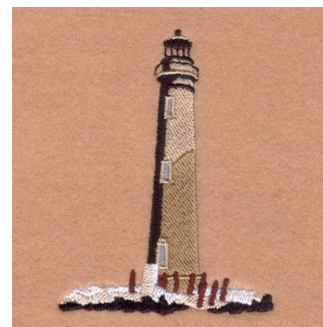

**Name:** Sand Island Lighthouse Machine  
Embroidery Design

**SKU:** SB01-CD061709TG

**Brand:** Starbird Inc

**Unique Colors:** 13 (12 color Stops)

## Unique Colors

	<b>Color Name (Color Code)</b>	<b>Manufacturer - Type</b>
	Super White (1001) [No Color Selected]	madeira - rayon
	Dusty Lilac (1263) [No Color Selected]	madeira - rayon
	Crocus (286)	Exquisite - Polyester 1000m