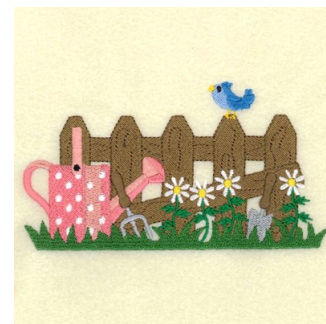

Name: Garden Fence

SKU: SB01-CD061614FH

Brand: Starbird Inc

Unique Colors: 13 (18 color Stops)

Unique Colors

	Color Name (Color Code)	Manufacturer - Type
	Super White (1001) [No Color Selected]	madeira - rayon
	Dusty Lilac (1263) [No Color Selected]	madeira - rayon
	Crocus (286)	Exquisite - Polyester 1000m