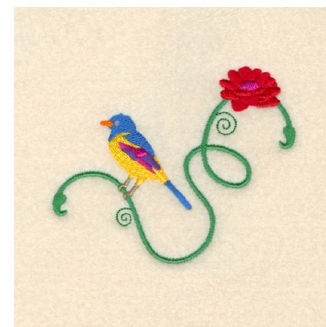

Name: Whimsical Songbird Machine Embroidery Design

SKU: SB01-CD061510TL

Brand: Starbird Inc

Unique Colors: 13 (13 color Stops)

Unique Colors

	Color Name (Color Code)	Manufacturer - Type
	Super White (1001) [No Color Selected]	madeira - rayon
	Dusty Lilac (1263) [No Color Selected]	madeira - rayon
	Crocus (286)	Exquisite - Polyester 1000m

Complete Color Sequence

#		Color Name (Color Code)	Manufacturer - Type
1		Super White (1001) [No Color Selected]	madeira - rayon
2		Super White (1001) [No Color Selected]	madeira - rayon
3		Crocus (286)	Exquisite - Polyester 1000m