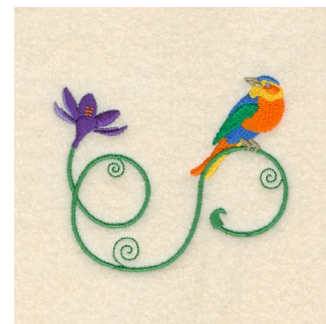

Name: Whimsical Songbird Machine Embroidery Design

SKU: SB01-CD061510TJ

Brand: Starbird Inc

Unique Colors: 13 (15 color Stops)

Unique Colors

	Color Name (Color Code)	Manufacturer - Type
	Super White (1001) [No Color Selected]	madeira - rayon
	Dusty Lilac (1263) [No Color Selected]	madeira - rayon
	Crocus (286)	Exquisite - Polyester 1000m

Complete Color Sequence

#		Color Name (Color Code)	Manufacturer - Type
1		Super White (1001) [No Color Selected]	madeira - rayon
2		Super White (1001) [No Color Selected]	madeira - rayon
3		Crocus (286)	Exquisite - Polyester 1000m