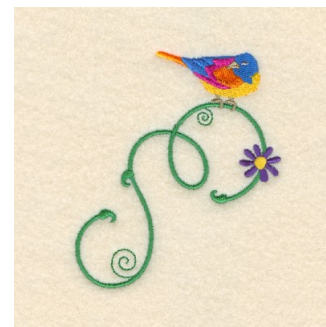

**Name:** Whimsical Songbird Machine Embroidery Design

**SKU:** SB01-CD061510TI

**Brand:** Starbird Inc

**Unique Colors:** 13 (13 color Stops)

## Unique Colors

	<b>Color Name (Color Code)</b>	<b>Manufacturer - Type</b>
	Super White (1001) [No Color Selected]	madeira - rayon
	Dusty Lilac (1263) [No Color Selected]	madeira - rayon
	Crocus (286)	Exquisite - Polyester 1000m

# Complete Color Sequence

#		Color Name (Color Code)	Manufacturer - Type
1		Super White (1001) [No Color Selected]	madeira - rayon
2		Super White (1001) [No Color Selected]	madeira - rayon
3		Crocus (286)	Exquisite - Polyester 1000m