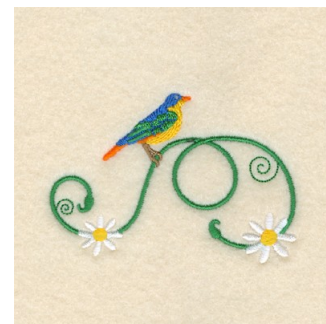

Name: Whimsical Songbird Machine Embroidery Design

SKU: SB01-CD061510TF

Brand: Starbird Inc

Unique Colors: 13 (11 color Stops)

Unique Colors

	Color Name (Color Code)	Manufacturer - Type
	Super White (1001) [No Color Selected]	madeira - rayon
	Dusty Lilac (1263) [No Color Selected]	madeira - rayon
	Crocus (286)	Exquisite - Polyester 1000m

Complete Color Sequence

#		Color Name (Color Code)	Manufacturer - Type
1		Super White (1001) [No Color Selected]	madeira - rayon
2		Super White (1001) [No Color Selected]	madeira - rayon
3		Crocus (286)	Exquisite - Polyester 1000m